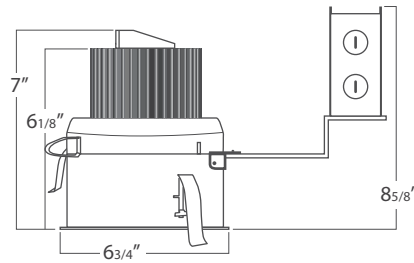

PROJECT:

MODEL #:

LOCATION:

CONTACT:

DIMENSIONS

WALL WASH DIMENSIONS

REFLECTOR

OPTICAL LENS