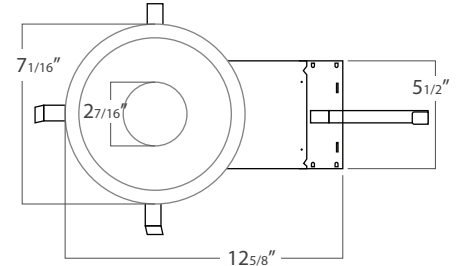

PROJECT:

MODEL #:

LOCATION:

CONTACT:

DIMENSIONS

WALL WASH DIMENSIONS

REFLECTOR

OPTICAL LENS