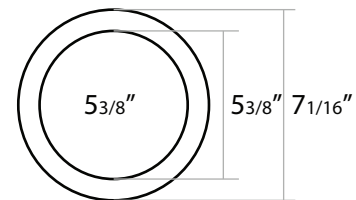

WALL WASH TRIM