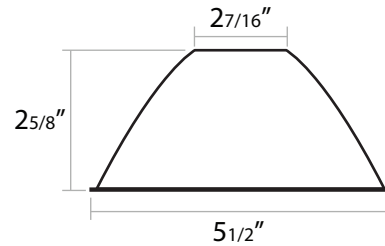

PROJECT:

MODEL #:

LOCATION:

CONTACT:

DIMENSIONS

WALL WASH DIMENSIONS

REFLECTOR

OPTICAL LENS

ANATOMY