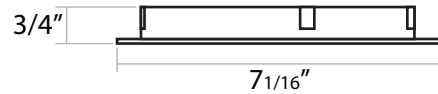

WALL WASH TRIM