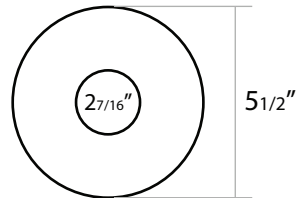

PROJECT:

MODEL #:

LOCATION:

CONTACT:

DIMENSIONS

WALL WASH DIMENSIONS

REFLECTOR

OPTICAL LENS