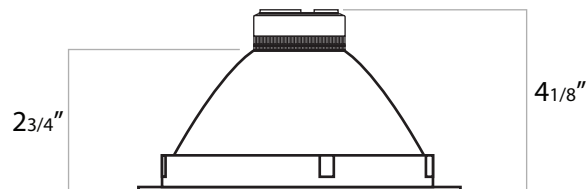

LED HEIGHT INSIDE DOWNLIGHT